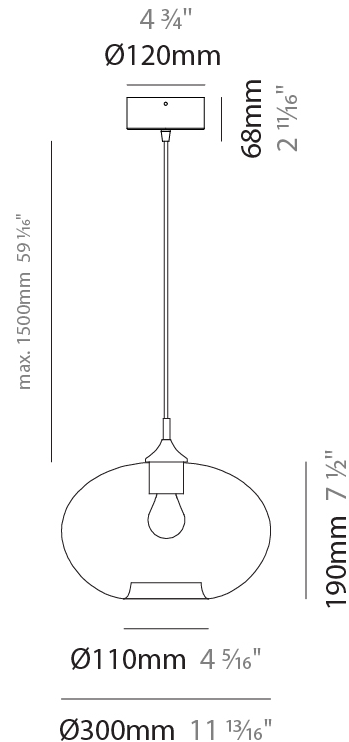

PARIGI CIPOLLA MONOPOINT SUSPENSION

D141077-

base number   Finish
Options

1. To build a product code in our configurator select the specify button on the base model # product page
2. To build a manual product code on this datasheet choose from the options listed below in blue font and add the suffix to the base model #

GENERAL

Series: Parigi Cipolla
Subseries: Parigi Cipolla Monopoint
Brand: Cangini & Tucci
Division: Design
Mounting Type: Suspension
Mounting Location: Ceiling
Subcategory: Pendant

PHYSICAL

Shape: Sphere
Diameter (mm): 300
Diameter (in): 11 ¹³/₁₆
Height (mm): 190
Height (in): 7 ¹/₂
Max. Overall Height (mm): 1690
Max. Overall Height (in): 66 ⁹/₁₆
Light Distribution: Omnidirectional
Weight (kg): 1.40
Weight (lbs): 3.09
Fixture Finish: [AMB / GRN / PNK / RUB / SKB / SMK / TOB / TRA](#)
Holder Finish: CHR
Fixture Material: Glass / Metal
Cable Details: 1500mm Cable

ELECTRICAL

Number of Lamps: 1
Lamp Type: LED Retrofit
Bulb Included: Bulb Not Included
Max. Wattage Per Lamp (W): 8
Lamp Base: E26
Input Voltage (V): 120
Upon Request: 277Vac / GU24

LED

OPTICAL

RATINGS AND CERTIFICATIONS

Certified By: Certified for North American Standards
IP rating: IP20