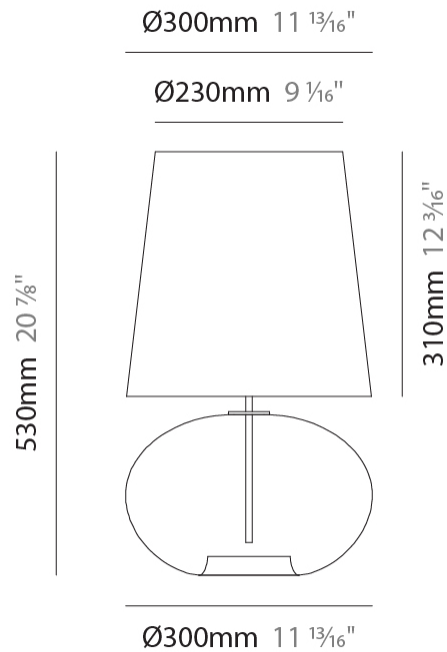

PARIGI CIPOLLA PORTABLE

D144009-

base number Finish
Options

PROJECT
TYPE
SPECIFIER
QUANTITY
DATE

1. To build a product code in our configurator select the specify button on the base model # product page
2. To build a manual product code on this datasheet choose from the options listed below in blue font and add the suffix to the base model #

GENERAL

Series: Parigi Cipolla
Brand: Cangiini & Tucci
Division: Design
Mounting Type: Portable
Mounting Location: Table
Subcategory: Ambient

PHYSICAL

Shape: Sphere
Diameter (mm): 300
Diameter (in): 11 ¹³/₁₆"
Height (mm): 530
Height (in): 20 ⁷/₈"
Light Distribution: Omnidirectional
Weight (kg): 1.65
Weight (lbs): 3.64
Fixture Finish: [AMB](#) / [GRN](#) / [PNK](#) / [RUB](#) / [SKB](#) / [SMK](#) / [TOB](#) / [TRA](#)
Holder Finish: CHR
Fixture Material: Glass / Metal

ELECTRICAL

Number of Lamps: 1
Lamp Type: LED Retrofit
Bulb Included: Bulb Not Included
Max. Wattage Per Lamp (W): 7
Lamp Base: E26
Input Voltage (V): 120
Upon Request: 277Vac / GU24

LED

OPTICAL

RATINGS AND CERTIFICATIONS

Certified By: Certified for North American Standards
IP rating: IP20